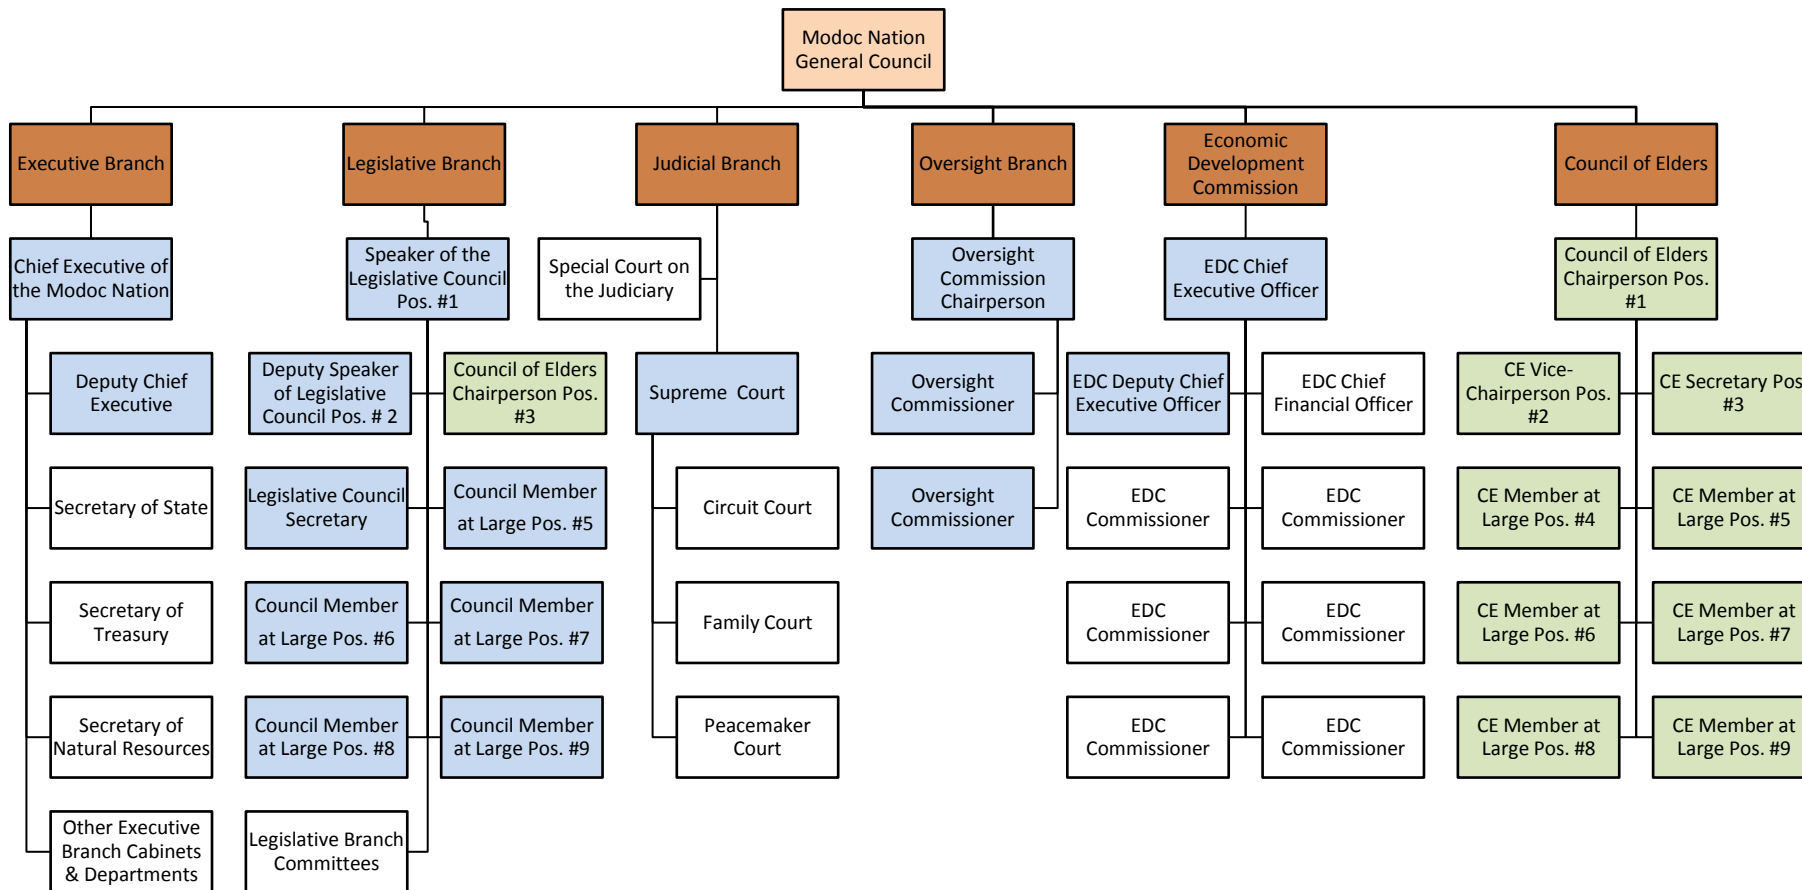

# Organization Chart for the Government of the Modoc Nation

May 24, 2010

Note: Blue indicates positions elected by the General Council; Green indicates positions elected by the Elders of the General Council; White indicates positions that are appointed.